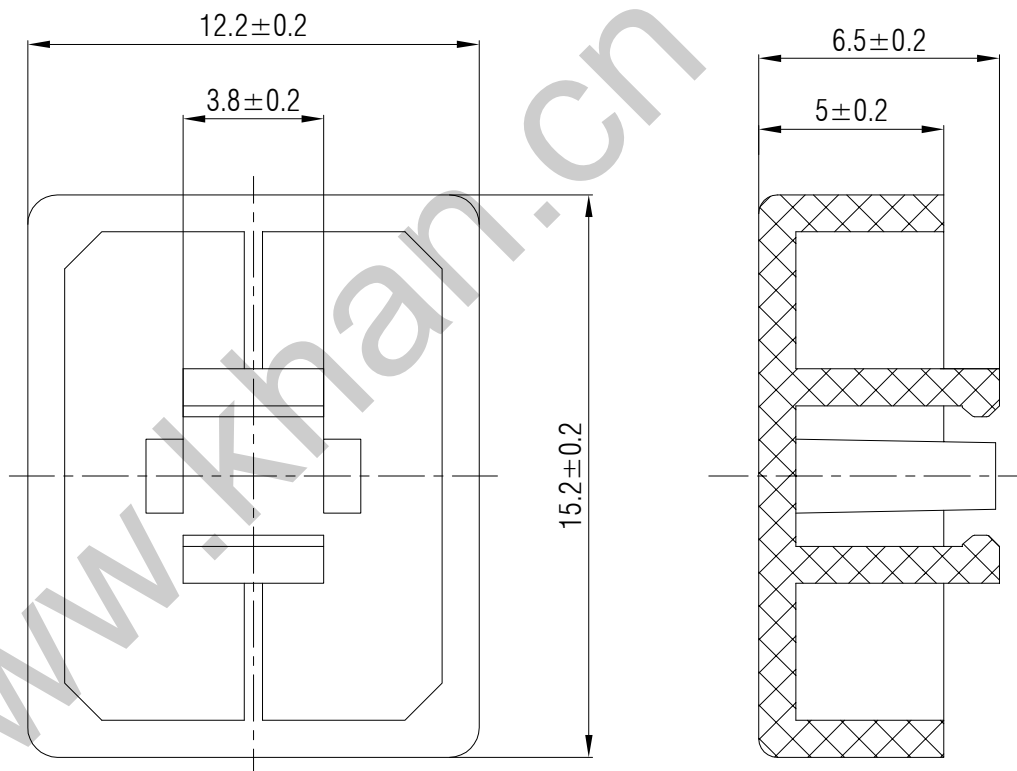

SWITCH CAP
P/N:SC223

Materials ABS

Color Black
(OEM AVAILABLE)

Packaging

Bulk Package
Inner Package: Plastic bag
Outer Package: Carton

WENZHOU KHAN ELECTRONIC

VERSION		PROJECTION	DESIGNED	Wei Lin
KH14FE22E			CHECKED	ZhongJu Peng
SCALE	SIZE	 Dimensions are shown:mm(inches)	APPROVED	Johan Xu
5:1	A4		2022.05.11	